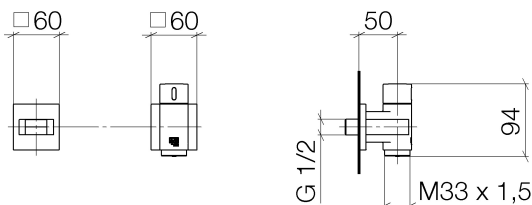

Shower - CL.1

WATER TUBE Kneipp wall elbow with hose holder with individual flanges - polished chrome

Article number: 27 831 979-00 0010

- Laminar stream
- Diverter with integrated volume control and integrated stops
- Flange 2-3/8" x 2-3/8"
- Holder for Kneipp hose
- 1/2" wall elbow
- Hose to be ordered separately
- Water flow rate limited to max. 2.5 gpm
- Internal backflow preventer.

polished chrome

Accessory is required for this item.

Dimensional drawing

All dimensions in mm / inch = mm x 0,0394

Model/program/technical modifications and error excepted  
For more information see: [www.dornbracht.com](http://www.dornbracht.com) + 49 (0) 2371 433-460 mail@dornbrachtgroup.de