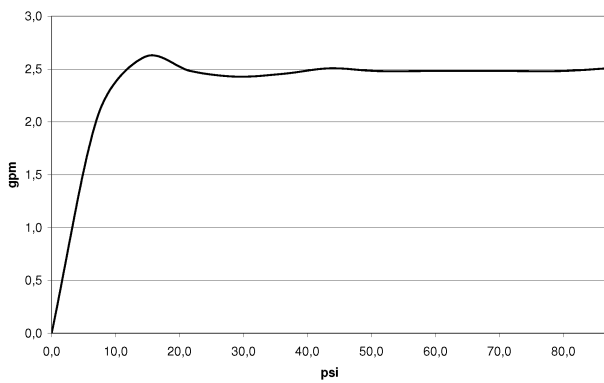

Shower - CL.1

WATER TUBE Kneipp wall elbow with hose holder with individual flanges - polished chrome

Article number: 27 831 979-00 0010

- Laminar stream
- Diverter with integrated volume control and integrated stops
- Flange 2-3/8" x 2-3/8"
- Holder for Kneipp hose
- 1/2" wall elbow
- Hose to be ordered separately
- Water flow rate limited to max. 2.5 gpm
- Internal backflow preventer.

polished chrome

Accessory is required for this item.

Dimensional drawing

All dimensions in mm / inch = mm x 0,0394

Model/program/technical modifications and error excepted  
For more information see: [www.dornbracht.com](http://www.dornbracht.com) + 49 (0) 2371 433-460 mail@dornbrachtgroup.de

### Flow rate chart