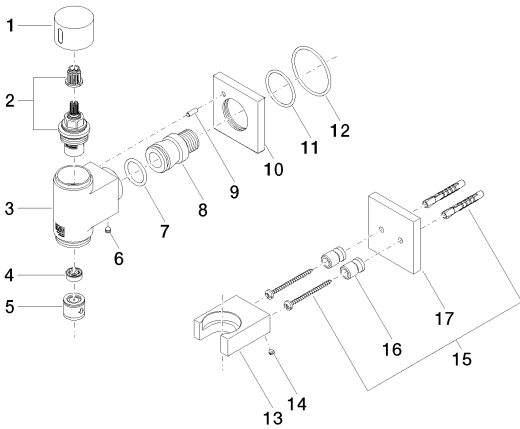

polished chrome

Accessory is required for this item.

Dimensional drawing

All dimensions in mm / inch = mm x 0,0394

Model/program/technical modifications and error excepted  
For more information see: [www.dornbracht.com](http://www.dornbracht.com) + 49 (0) 2371 433-460 mail@dornbrachtgroup.de

### Required article

35 080 970-90 0010

Rough-in adapter -

28 285 979-00

WATER TUBE Kneipp hose  
white 78-3/4" - polished  
chrome

28 286 979-00

WATER TUBE Kneipp hose  
black 78-3/4" - polished  
chrome

Shower - CL.1

WATER TUBE Kneipp wall elbow with hose holder with individual flanges - polished chrome

Article number: 27 831 979-00 0010

Spare parts list

Number	Item Number	Designation	Number of units
1	09 20 97 021-00	handle	1
2	90 90 03 145 00 90	top	1
3	09 11 03 127-00	connection	1
4	09 23 01 134 90	flow reducer	1
5	09 23 01 045 90	back-flow preventer	1
6	04 31 11 112 00 90	pin	1
7	09 14 10 081 90	seal	1
8	09 24 03 151 90	nipple	1
9	09 31 11 040 90	pin	1
10	09 27 97 021-00	rosette	1
11	09 14 10 119 90	seal	1
12	09 14 10 049 90	seal	1
13	09 17 20 023-00	holder	1
14	09 31 11 148 90	pin	2
15	05 17 20 801 00 90	accessories	1
16	08 17 20 726 90	holder	2
17	09 27 97 022-00	rosette	1