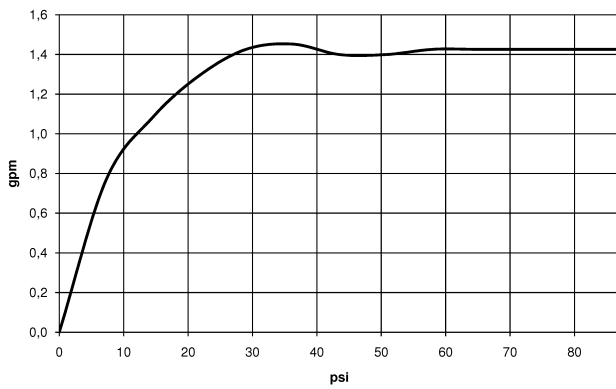

polished chrome

Dimensional drawing

Kitchen - Lot
Profi hand spray set - polished chrome
Article number: 27 784 970-00 0010

All dimensions in mm / inch = mm x 0,0394

Flow rate chart

Kitchen - Lot
Profi hand spray set - polished chrome
Article number: 27 784 970-00 0010