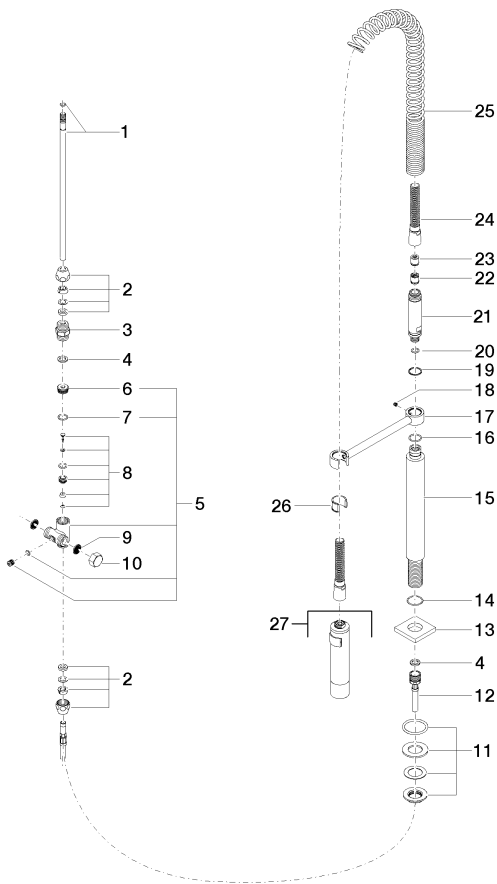

Kitchen - Lot

Profi hand spray set - polished chrome

Article number: 27 784 970-00 0010

- Spray mode
- Automatic diverter
- Total height 26-1/8"
- Individual flanges 2-1/8" x 2-1/8"
- Profi spray hole diameter 1-1/8"
- Sprayface with descaling system
- Profispray arm can be pivoted or locked into place
- lead-free
- Profi spray set can be installed with or without flange
- For combination with LOT series
- Internal backflow preventer.
- Button has to be pressed while using.

polished chrome

Dimensional drawing

Kitchen - Lot
Profi hand spray set - polished chrome
Article number: 27 784 970-00 0010

All dimensions in mm / inch = mm x 0,0394

Flow rate chart

Kitchen - Lot
Profi hand spray set - polished chrome
Article number: 27 784 970-00 0010

Kitchen - Lot
 Profi hand spray set - polished chrome
 Article number: 27 784 970-00 0010

Spare parts list

Number	Item Number	Designation	Number of units
1	04 24 02 046 10 90	pipe	1
2	04 23 30 040 00-00	threaded connector	2
3	09 24 03 168 10 90	nipple	1
4	09 14 20 002 90	seal	2
5	04 17 09 046 10 90	diverter	1
6	09 24 04 112 10 90	nipple	1
7	09 14 10 033 90	seal	1
8	04 21 10 031 10 90	diverter	1
9	09 23 01 039 90	sieve	2
10	04 21 02 006 00 92	cap	1
11	04 23 10 004 03 90	fixing set	1
12	09 30 04 067 90	hose	1
13	09 27 97 033-00	rosette	1
14	09 14 10 120 90	seal	1
15	09 11 10 066 10-00	connection	1
16	09 14 10 031 90	seal	1
17	04 17 20 014 00-00	holder	1
18	09 31 11 049 90	pin	1
19	09 14 15 012 90	ring	1
20	09 14 10 003 90	seal	1
21	09 30 01 067 10-00	adaptor	1
22	09 23 01 040 90	back-flow preventer	1
23	09 23 01 046 90	back-flow preventer	1
24	09 30 02 065-00	hose	1
25	09 16 02 034 90	spring	1
26	09 18 40 035 90	sleeve	1
27	04 12 11 094 10-00	shower	1