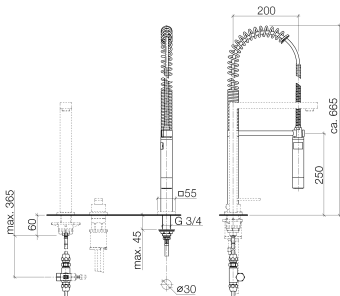

Kitchen - Lot

Profi hand spray set - polished chrome

Article number: 27 784 970-00 0010

- Spray mode
- Automatic diverter
- Total height 26-1/8"
- Individual flanges 2-1/8" x 2-1/8"
- Profi spray hole diameter 1-1/8"
- Sprayface with descaling system
- Profispray arm can be pivoted or locked into place
- lead-free
- Profi spray set can be installed with or without flange
- For combination with LOT series
- Internal backflow preventer.
- Button has to be pressed while using.

polished chrome

Dimensional drawing

Kitchen - Lot
Profi hand spray set - polished chrome
Article number: 27 784 970-00 0010

All dimensions in mm / inch = mm x 0,0394

Flow rate chart

Kitchen - Lot
Profi hand spray set - polished chrome
Article number: 27 784 970-00 0010

Kitchen - Lot
 Profi hand spray set - polished chrome
 Article number: 27 784 970-00 0010

Spare parts list

Number	Item Number	Designation	Number of units
1	04 24 02 046 10 90	pipe	1
2	04 23 30 040 00-00	threaded connector	2
3	09 24 03 168 10 90	nipple	1
4	09 14 20 002 90	seal	2
5	04 17 09 046 10 90	diverter	1
6	09 24 04 112 10 90	nipple	1
7	09 14 10 033 90	seal	1
8	04 21 10 031 10 90	diverter	1
9	09 23 01 039 90	sieve	2
10	04 21 02 006 00 92	cap	1
11	04 23 10 004 03 90	fixing set	1
12	09 30 04 067 90	hose	1
13	09 27 97 033-00	rosette	1
14	09 14 10 120 90	seal	1
15	09 11 10 066 10-00	connection	1
16	09 14 10 031 90	seal	1
17	04 17 20 014 00-00	holder	1
18	09 31 11 049 90	pin	1
19	09 14 15 012 90	ring	1
20	09 14 10 003 90	seal	1
21	09 30 01 067 10-00	adaptor	1
22	09 23 01 040 90	back-flow preventer	1
23	09 23 01 046 90	back-flow preventer	1
24	09 30 02 065-00	hose	1
25	09 16 02 034 90	spring	1
26	09 18 40 035 90	sleeve	1
27	04 12 11 094 10-00	shower	1