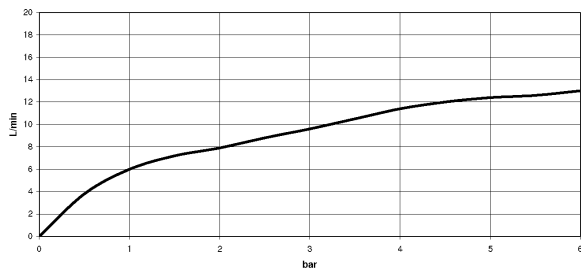

polished chrome

**Dimensional drawing**

Kitchen - Elio  
Side spray set - polished chrome  
Article number: 27 721 970-00

All dimensions in mm / inch = mm x 0,0394

### Flow rate chart

Kitchen - Elio  
 Side spray set - polished chrome  
 Article number: 27 721 970-00