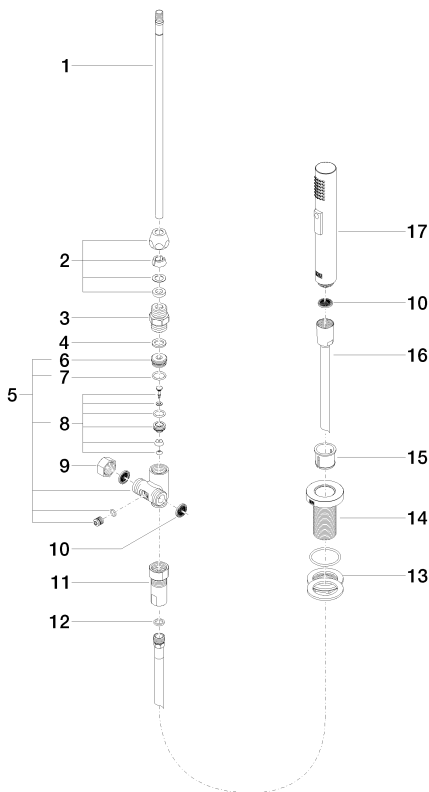

**Kitchen - Elio**

**Side spray set - polished chrome**

**Article number: 27 721 970-00**

- With round flange
- Spray mode
- Integrated diverter
- Total height 7-1/2"
- Side spray hole diameter 1-1/4"
- Fabric braided spray hose 59"
- Sprayface with descaling system
- lead-free
- Fittings group in compliance with DIN 4109: 1
- For combination with TARA ULTRA, TARA CLASSIC, TARA, ELIO and META.02 series
- Internal backflow preventer.
- Button has to be pressed while using.

polished chrome

**Dimensional drawing**

Kitchen - Elio  
Side spray set - polished chrome  
Article number: 27 721 970-00

All dimensions in mm / inch = mm x 0,0394

### Flow rate chart

Kitchen - Elio  
 Side spray set - polished chrome  
 Article number: 27 721 970-00

### Spare parts list

Number	Item Number	Designation	Number of units
1	04 24 02 046 01-07	pipe	1
2	04 23 30 040 00-00	threaded connector	1
3	09 24 03 168 10 90	nipple	1
4	09 14 20 002 90	seal	1
5	04 17 09 046 10 90	diverter	1
6	09 24 04 112 10 90	nipple	1
7	09 14 10 033 90	seal	1
8	04 21 10 031 10 90	diverter	1
9	04 21 02 006 00 92	cap	1
10	09 23 01 039 90	sieve	3
11	04 24 03 241 00 90	nipple	1
12	09 14 20 019 90	seal	1
13	04 30 11 038 66 90	fixing set	1
14	09 30 01 285-00	rosette	1
15	09 18 40 085 90	sleeve	1
16	04 30 02 062 00-00	hose	1
17	04 12 11 158 00-00	shower	1