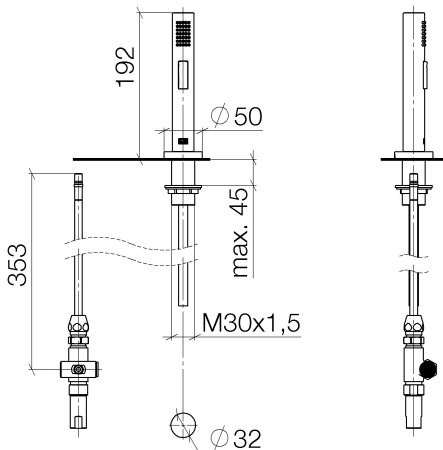

**Kitchen - Elio**

**Side spray set - polished chrome**

**Article number: 27 721 970-00**

- With round flange
- Spray mode
- Integrated diverter
- Total height 7-1/2"
- Side spray hole diameter 1-1/4"
- Fabric braided spray hose 59"
- Sprayface with descaling system
- lead-free
- Fittings group in compliance with DIN 4109: 1
- For combination with TARA ULTRA, TARA CLASSIC, TARA, ELIO and META.02 series
- Internal backflow preventer.
- Button has to be pressed while using.

polished chrome

**Dimensional drawing**

Kitchen - Elio  
Side spray set - polished chrome  
Article number: 27 721 970-00

All dimensions in mm / inch = mm x 0,0394

### Flow rate chart

Kitchen - Elio  
 Side spray set - polished chrome  
 Article number: 27 721 970-00

### Spare parts list

Number	Item Number	Designation	Number of units
1	04 24 02 046 01-07	pipe	1
2	04 23 30 040 00-00	threaded connector	1
3	09 24 03 168 10 90	nipple	1
4	09 14 20 002 90	seal	1
5	04 17 09 046 10 90	diverter	1
6	09 24 04 112 10 90	nipple	1
7	09 14 10 033 90	seal	1
8	04 21 10 031 10 90	diverter	1
9	04 21 02 006 00 92	cap	1
10	09 23 01 039 90	sieve	3
11	04 24 03 241 00 90	nipple	1
12	09 14 20 019 90	seal	1
13	04 30 11 038 66 90	fixing set	1
14	09 30 01 285-00	rosette	1
15	09 18 40 085 90	sleeve	1
16	04 30 02 062 00-00	hose	1
17	04 12 11 158 00-00	shower	1