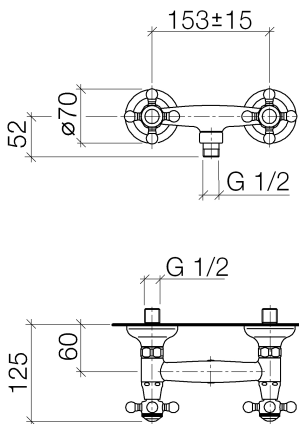

Shower - Madison

Shower mixer for wall-mounted installation - polished chrome

Article number: 26 101 360-00

- 1/2" Shower outlet
- Flanges, diameter 2-3/4"
- 1/2" connection
- Center to center 6" ± 6"
- NOTE: Local building codes may require the use of an anti-scald device. Please refer to remote pressure balance valve (35 910 970 90)
- Internal backflow preventer.
- For combination with slide bar set

polished chrome

Accessory is required for this item.

Dimensional drawing

26 101 360-FF

All dimensions in mm / inch = mm x 0,0394

Shower - Madison
Shower mixer for wall-mounted installation - polished chrome
Article number: 26 101 360-00

Required article

35 080 970-90 0010
Rough-in adapter -

Shower - Madison

Shower mixer for wall-mounted installation - polished chrome

Article number: 26 101 360-00

Spare parts list

Number	Item Number	Designation	Number of units
1	09 26 01 011 90	accessories	1
2	04 20 36 002 07-00	handle (hot)	1
3	04 11 04 030 00 90	connection	2
4	09 27 39 010-00	rosette	2
5	04 29 05 014 00 90	nipple	2
6	09 23 30 010-00	nut	2
7	04 24 03 003 00-00	nipple	1
8	09 23 01 040 90	back-flow preventer	1
9	90 90 03 131 00 90	top	2
10	09 21 02 055-00	cover	2
11	04 20 36 002 06-00	handle (cold)	1
12	09 20 36 004-00	handle	8
13	09 20 36 002-00	handle	2
14	09 20 83 006 90	handle	2
15	09 26 01 010 90	accessories	1
16	09 20 36 005-00	handle	2
17	04 30 30 029 00 90	fixing set	2