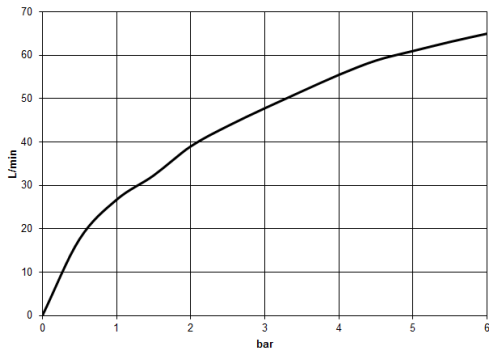

Shower - Madison
Shower mixer for wall-mounted installation - polished chrome
Article number: 26 101 360-00

Flow rate chart