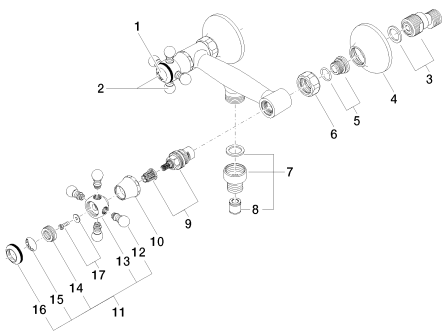

Shower - Madison

Shower mixer for wall-mounted installation - polished chrome

Article number: 26 101 360-00

- 1/2" Shower outlet
- Flanges, diameter 2-3/4"
- 1/2" connection
- Center to center 6" ± 6"
- NOTE: Local building codes may require the use of an anti-scald device. Please refer to remote pressure balance valve (35 910 970 90)
- Internal backflow preventer.
- For combination with slide bar set

polished chrome

Accessory is required for this item.

Dimensional drawing

26 101 360-FF

All dimensions in mm / inch = mm x 0,0394

Shower - Madison
Shower mixer for wall-mounted installation - polished chrome
Article number: 26 101 360-00

Required article

35 080 970-90 0010
Rough-in adapter -

Shower - Madison

Shower mixer for wall-mounted installation - polished chrome

Article number: 26 101 360-00

Spare parts list

Number	Item Number	Designation	Number of units
1	09 26 01 011 90	accessories	1
2	04 20 36 002 07-00	handle (hot)	1
3	04 11 04 030 00 90	connection	2
4	09 27 39 010-00	rosette	2
5	04 29 05 014 00 90	nipple	2
6	09 23 30 010-00	nut	2
7	04 24 03 003 00-00	nipple	1
8	09 23 01 040 90	back-flow preventer	1
9	90 90 03 131 00 90	top	2
10	09 21 02 055-00	cover	2
11	04 20 36 002 06-00	handle (cold)	1
12	09 20 36 004-00	handle	8
13	09 20 36 002-00	handle	2
14	09 20 83 006 90	handle	2
15	09 26 01 010 90	accessories	1
16	09 20 36 005-00	handle	2
17	04 30 30 029 00 90	fixing set	2