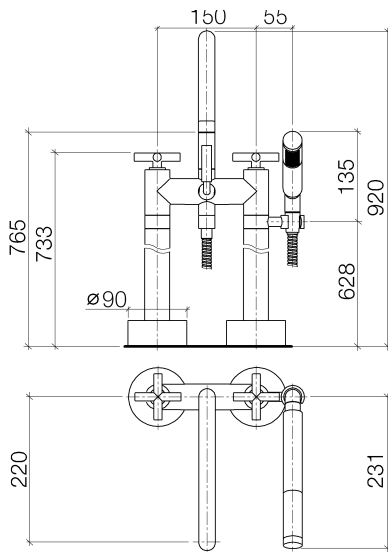

Bathtub - Tara.

Two-hole tub mixer for freestanding installation with hand shower set - polished chrome

Article number: 25 943 892-00

- 8-5/8" Projection
- Swiveling spout 180°
- Hand shower: Standard spray
- Spout: Round aerated stream
- Hand shower with descaling system
- Tub / shower diverter
- Total height 36-1/4"
- Riser height 24-3/4"
- Height to aerator/spout outlet 30-1/8"
- Flanges Ø 3-1/2"
- Center to center 5-7/8"
- Metal shower hose 49-1/4" with anti-twist device
- Hand shower to be mounted on right pillar
- Water flow rate limited to max. 5.8 gpm
- Hand shower water flow rate limited to max. 1.8 gpm
- Fittings group in compliance with DIN 4109: 1
- NOTE: Local building codes may require the use of an anti-scald device. Please refer to remote pressure balance valve (35 910 970 90)
- Internal backflow preventer.

polished chrome

Accessory is required for this item.

Bathtub - Tara.

Two-hole tub mixer for freestanding installation with hand shower set - polished chrome

Article number: 25 943 892-00

Dimensional drawing

All dimensions in mm / inch = mm x 0,0394

Flow rate chart

Bathtub - Tara.

Two-hole tub mixer for freestanding installation with hand shower set - polished chrome

Article number: 25 943 892-00

Other surface finishes