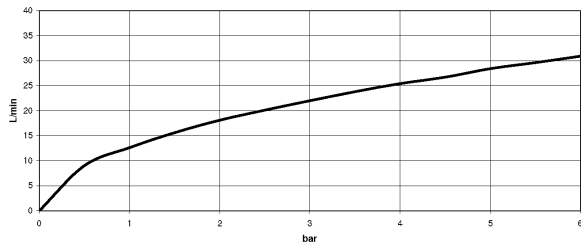

Bathtub - Tara.

Two-hole tub mixer for freestanding installation with hand shower set - polished chrome

Article number: 25 943 892-00

- 8-5/8" Projection
- Swiveling spout 180°
- Hand shower: Standard spray
- Spout: Round aerated stream
- Hand shower with descaling system
- Tub / shower diverter
- Total height 36-1/4"
- Riser height 24-3/4"
- Height to aerator/spout outlet 30-1/8"
- Flanges Ø 3-1/2"
- Center to center 5-7/8"
- Metal shower hose 49-1/4" with anti-twist device
- Hand shower to be mounted on right pillar
- Water flow rate limited to max. 5.8 gpm
- Hand shower water flow rate limited to max. 1.8 gpm
- Fittings group in compliance with DIN 4109: 1
- NOTE: Local building codes may require the use of an anti-scald device. Please refer to remote pressure balance valve (35 910 970 90)
- Internal backflow preventer.

All dimensions in mm / inch = mm x 0,0394

Flow rate chart

Bathtub - Tara.

Two-hole tub mixer for freestanding installation with hand shower set - polished chrome

Article number: 25 943 892-00

Other surface finishes