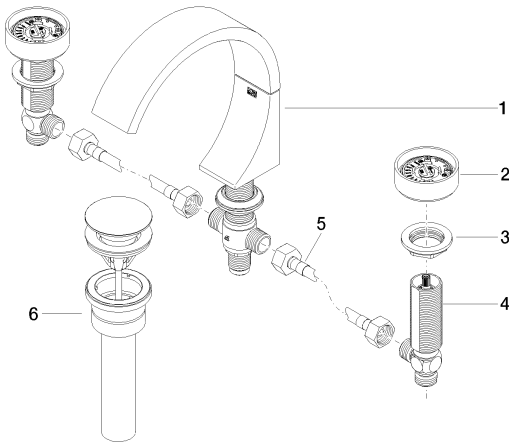

Sink - CYO

Three-hole lavatory mixer with drain - platinum / platinum matte

Article number: 20 713 811-36 0010

- 6-5/8" Projection
- US drain with overflow
- Rigid spout
- Rectangular aerated stream
- Total height 7-3/4"
- Height to aerator/spout outlet 5-1/4"
- Spout hole diameter 1-3/8"
- Valve hole diameter 1-1/4"
- Handle Ø 2-3/8"
- Water flow rate limited to max. 1.2 gpm
- lead-free
- NOTE: Handle inserts are sold separately!

platinum / platinum matte

Sink - CYO

Three-hole lavatory mixer with drain - platinum / platinum matte

Article number: 20 713 811-36 0010

Other surface finishes

Chrome

20 713 811-00 0010

Brushed Platinum

Sink - CYO

Three-hole lavatory mixer with drain - platinum / platinum matte

Article number: 20 713 811-36 0010

Spare parts list

Number	Item Number	Designation	Number of units
1	13 717 811-36	Lavatory spout, deck-mounted without drain - platinum / platinum matte	1
2	90 18 40 290 00-36	handle	2
3	04 30 11 038 67 90	fixing set	2
4	04 17 11 055 61 90	side panel	2
5	04 30 04 096 00 90	hose	2
6	10 125 970-36 0010	pop-up waste	1