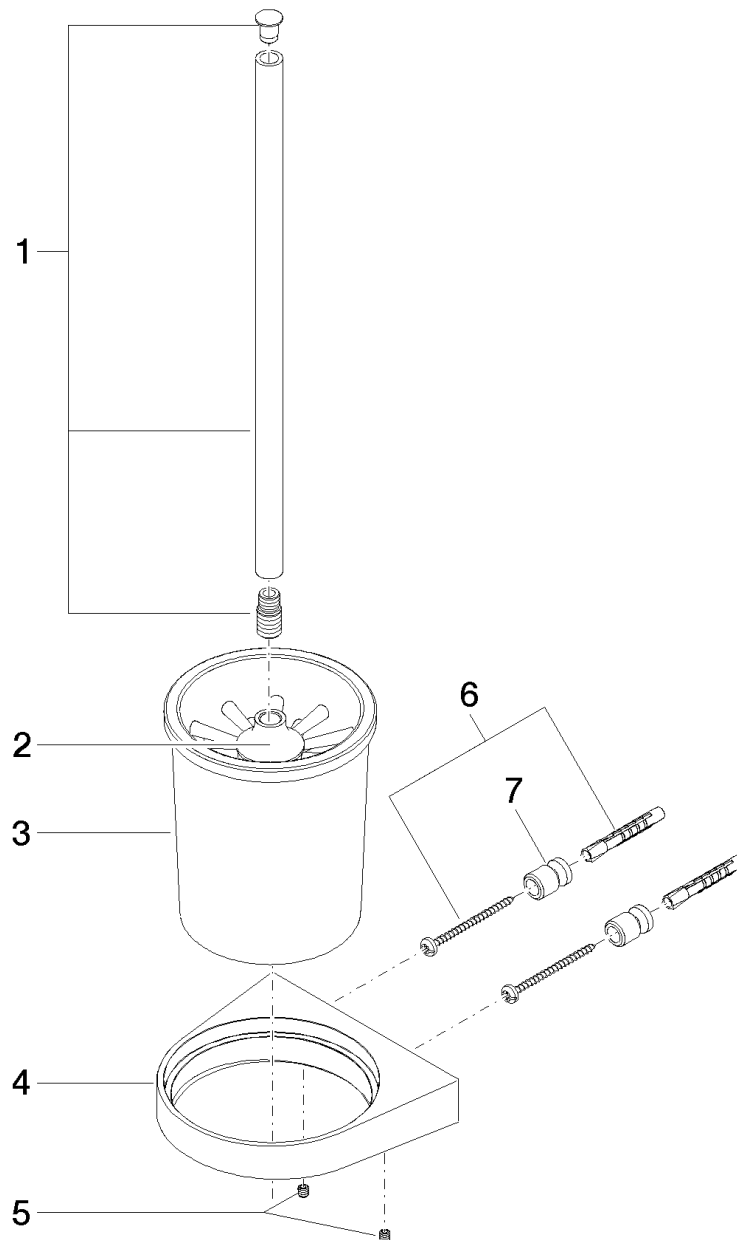

Exploded assembly drawing

Order quantity

No.	Article number	Name	Installation quantity
1	90209750700ff	handle	1
2	08185060190	brush	1
3	08900400882	glass	1
4	081784506ff	holder	1
5	09311103090	pin	2
6	0517208010090	accessories	1
7	081773508ff	holder	2