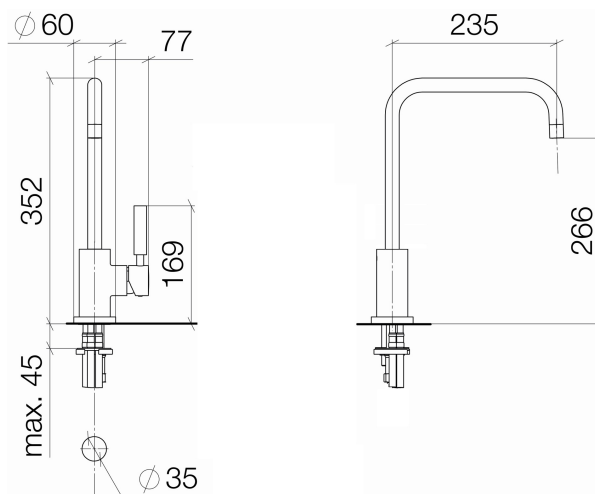

Product specifications

- **235 mm projection**
- pivotable spout 360°
- air-enriched flow
- height of mixer 352 mm
- height up to aerator 266 mm
- single-lever mixer hole diameter 35mm
- lead-free
- max. flow 7 l/min at 3 bar flow pressure

Surfaces

- chrome 33820625-00
- platinum matt 33820625-06

Exploded assembly drawing

Order quantity

No.	Article number	Name	Installation quantity
1	90282220900ff	spout	1
2	90230102803ff	aerator	1
3	09303005490	screw	1
4	9015050300090	cartridge	1
5	092404107ff	nut	1
6	90208804000ff	handle	1
7	09301103290	disc	1
8	09311101090	pin	1
9	092404048ff	nipple	1
10	11170880ff	handle	1
11	0430040190090	hose	1
12	0430040640090	hose	2
13	092810055ff	rosette	1
14	09141003490	seal	1
15	0430110380090	fixing set	1
16	09311101190	pin	1

Flow rate chart