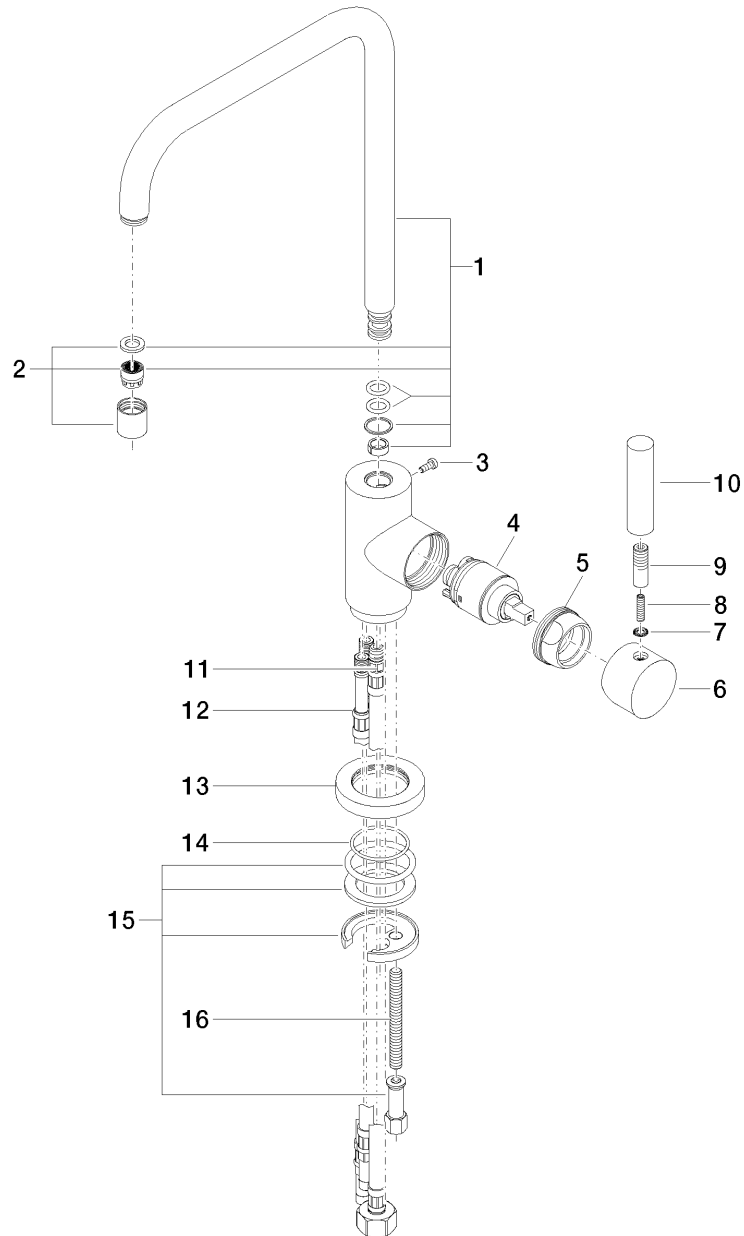

Product specifications

- **235 mm projection**
- pivotable spout 360°
- air-enriched flow
- height of mixer 352 mm
- height up to aerator 266 mm
- single-lever mixer hole diameter 35mm
- lead-free
- max. flow 7 l/min at 3 bar flow pressure

Surfaces

- chrome 33820625-00
- platinum matt 33820625-06

Exploded assembly drawing

Order quantity

No.	Article number	Name	Installation quantity
1	90282220900ff	spout	1
2	90230102803ff	aerator	1
3	09303005490	screw	1
4	9015050300090	cartridge	1
5	092404107ff	nut	1
6	90208804000ff	handle	1
7	09301103290	disc	1
8	09311101090	pin	1
9	092404048ff	nipple	1
10	11170880ff	handle	1
11	0430040190090	hose	1
12	0430040640090	hose	2
13	092810055ff	rosette	1
14	09141003490	seal	1
15	0430110380090	fixing set	1
16	09311101190	pin	1

Flow rate chart