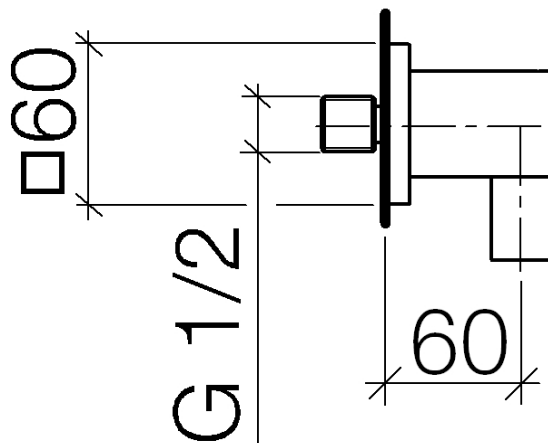

**Product specifications**

- 3/8" Shower outlet
- Flange 2-3/8" x 2-3/8"
- 1/2" connection

**Internal backflow preventer.**

**Surfaces**

- chrome 28450980-00
- matt platinum 28450980-06

**Accessories required**

- Rough-in adapter; 35 080 970

**Exploded assembly drawing**

**Order quantity**

<b>No.</b>	<b>Article number</b>	<b>Name</b>	<b>Installation quantity</b>
1	09160101490	ring	1
2	09230104090	back-flow preventer	1
3	0924031162090	nipple	1
4	09141000890	seal	1
5	09141014290	seal	1
6	09303005490	screw	1
7	09311102690	pin	1
8	092782006ff	rosette	1
9	09110302620ff	connection	1
10	09311100590	pin	1
11	09141007790	seal	1
12	0924031072090	nipple	1
13	092102069ff	cover	1

**Flow rate chart**