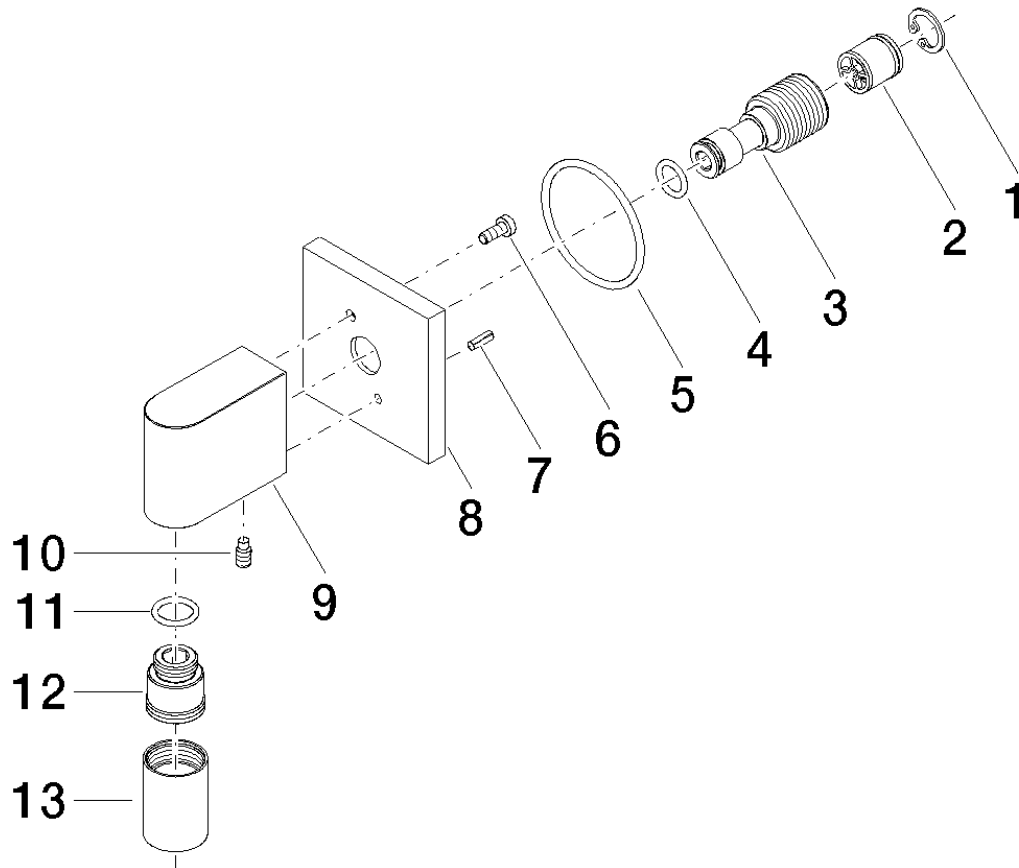

**Product specifications**

- 3/8" Shower outlet
- Flange 2-3/8" x 2-3/8"
- 1/2" connection

**Internal backflow preventer.**

**Surfaces**

- chrome 28450980-00
- matt platinum 28450980-06

**Accessories required**

- Rough-in adapter; 35 080 970

**Exploded assembly drawing**

**Order quantity**

<b>No.</b>	<b>Article number</b>	<b>Name</b>	<b>Installation quantity</b>
1	09160101490	ring	1
2	09230104090	back-flow preventer	1
3	0924031162090	nipple	1
4	09141000890	seal	1
5	09141014290	seal	1
6	09303005490	screw	1
7	09311102690	pin	1
8	092782006ff	rosette	1
9	09110302620ff	connection	1
10	09311100590	pin	1
11	09141007790	seal	1
12	0924031072090	nipple	1
13	092102069ff	cover	1

**Flow rate chart**