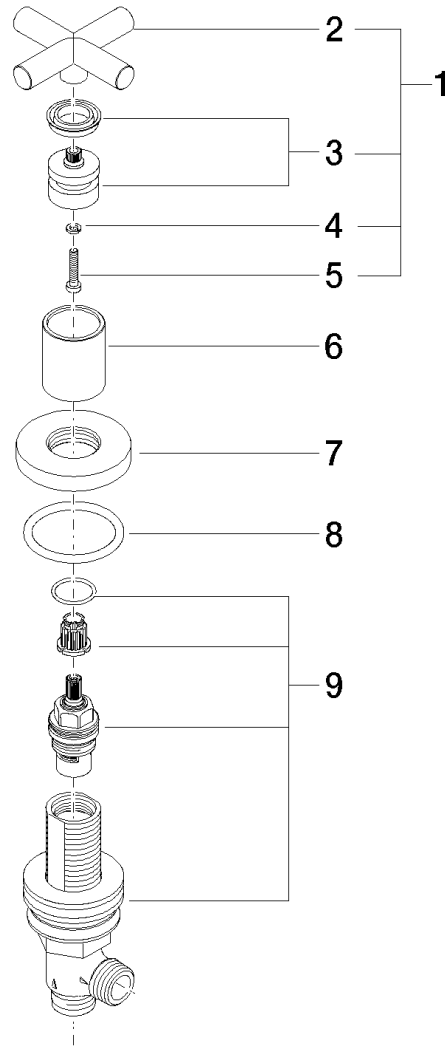

Exploded assembly drawing

Order quantity

No.	Article number	Name	Installation quantity
1	04208901000ff	handle	1
2	092089010ff	handle	1
3	90121200700ff	base	1
4	09301102990	disc	1
5	09303007590	screw	1
6	092102140ff	sleeve	1
7	092789105ff	rosette	1
8	09141004390	seal	1
9	9017110403190	side panel	1