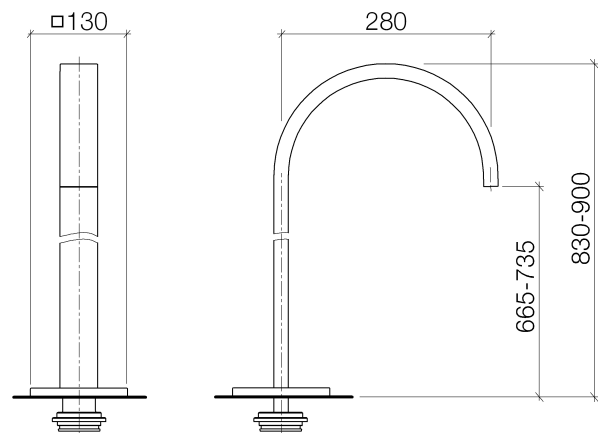

**Product specifications**

• **11" Projection**

- Cascade
- Total height 32-5/8" - 35-3/8"
- Height to aerator/spout outlet 26-1/8" - 28-7/8"
- Flange 5-1/8" x 5-1/8"
- Water flow rate limited to max. 12.6 gpm

**Accessories required**

- Floor mounting rough set; 35 945 970

**Exploded assembly drawing**

**Order quantity**

<b>No.</b>	<b>Article number</b>	<b>Name</b>	<b>Installation quantity</b>
<b>1</b>	04282218300ff	spout	1
<b>2</b>	09141008490	seal	1
<b>3</b>	092778022ff	rosette	1
<b>4</b>	09140310690	seal	1