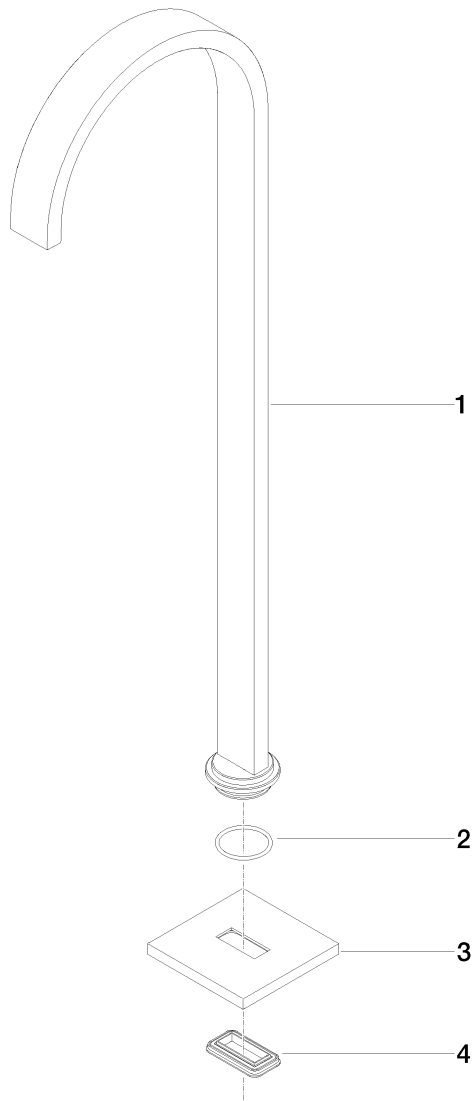

**Product specifications**

• **11" Projection**

- Cascade
- Total height 32-5/8" - 35-3/8"
- Height to aerator/spout outlet 26-1/8" - 28-7/8"
- Flange 5-1/8" x 5-1/8"
- Water flow rate limited to max. 12.6 gpm

**Accessories required**

- Floor mounting rough set; 35 945 970

**Exploded assembly drawing**

**Order quantity**

<b>No.</b>	<b>Article number</b>	<b>Name</b>	<b>Installation quantity</b>
<b>1</b>	04282218300ff	spout	1
<b>2</b>	09141008490	seal	1
<b>3</b>	092778022ff	rosette	1
<b>4</b>	09140310690	seal	1