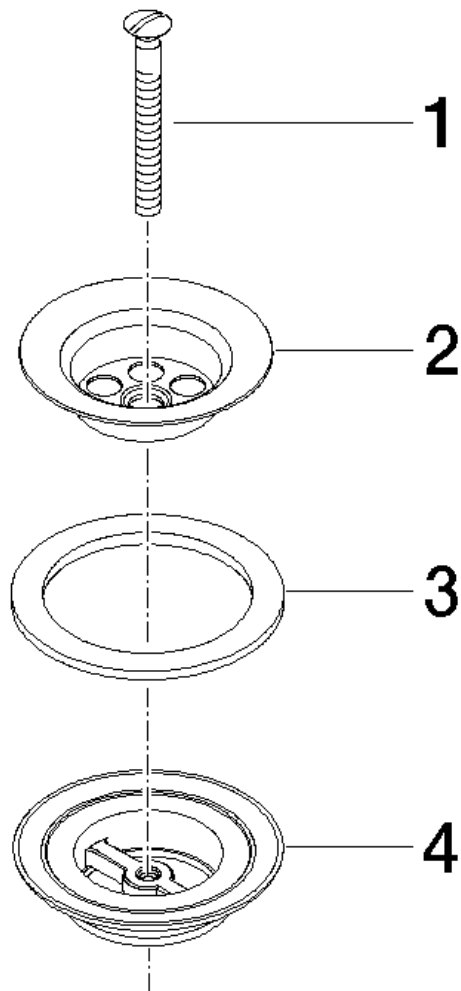

Product specifications

Surfaces

- chrome 10100970-00
- matt platinum 10100970-06
- platinum 10100970-08
- brass 10100970-09

Exploded assembly drawing

Order quantity

No.	Article number	Name	Installation quantity
1	093030115ff	screw	1
2	091101005ff	pop-up waste	1
3	09140300590	seal	1
4	091101007-07	pop-up waste	1