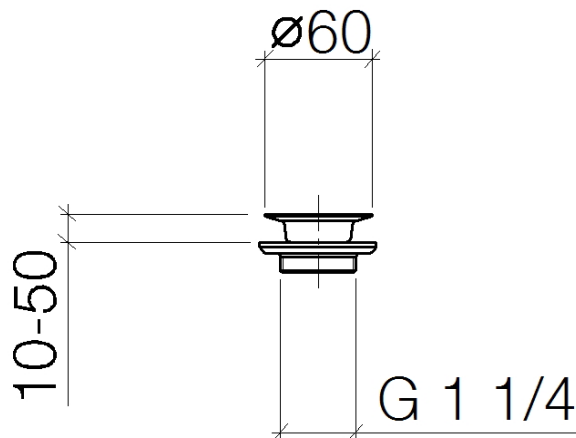

Product specifications

Surfaces

- chrome 10100970-00
- matt platinum 10100970-06
- platinum 10100970-08
- brass 10100970-09

Exploded assembly drawing

Order quantity

No.	Article number	Name	Installation quantity
1	093030115ff	screw	1
2	091101005ff	pop-up waste	1
3	09140300590	seal	1
4	091101007-07	pop-up waste	1