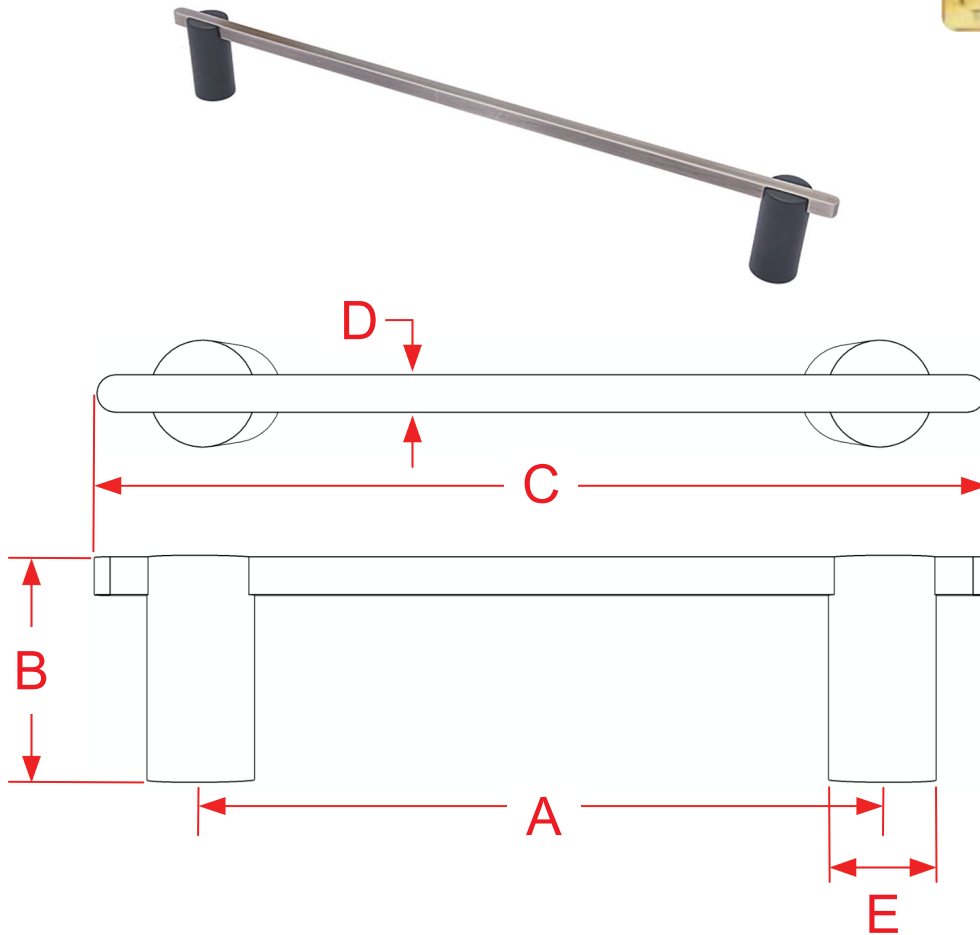

Series 42 Towel Bars

Finishes for Life
TARNISH-FREE GUARANTEE

	A	B	C	D	E
Part #	Center to Center	Projection	Overall	Bar Width	Base Diameter
42-18	18.0000"	2.5000"	20.5000"	0.3750"	1.2500"
42-24	24.0000"	2.5000"	26.5000"	0.3750"	1.2500"
42-30	30.0000"	2.5000"	32.5000"	0.3750"	1.2500"
Custom Sizing Available					