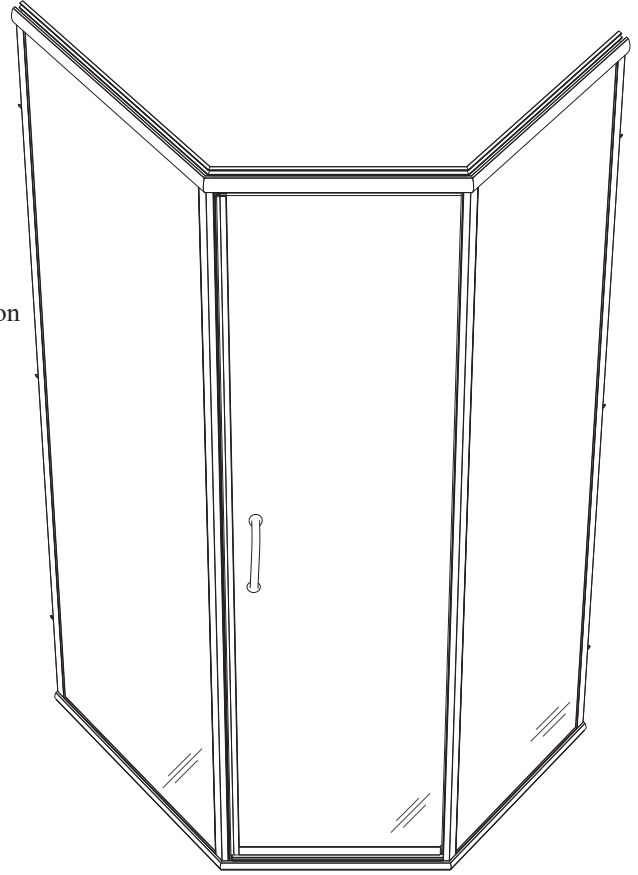

CH 1669 - Semi Frameless Hinged Door

Features:

- Reversible header allowing either round or flat profile.
- 6" C-pull handle included.
- 1/4" clear tempered glass standard. Upgrades available
- Built-in Aluminum drip pan with vinyl or vinyl deflector.
- Magnetic striker allows superior performance with water leakage.
- Fillers available for wall or base outages greater than 1/4".
- Can be installed to hinge from left or right, though best to specify hinge location when ordering.

Configurations:

- Consists of single door panel and two sidelight return glass panels.

Glass coating option:

- Diamon-Fusion treatment helps protect the build up of soap scum and hard water deposits and reduces cleaning time by 50%. Simply wipe down with a washcloth or squeegee after showering.

Codes/Standards

Tempered Glass
ANSI Z97.1
16 CFR 1201

• Material

High polished anodized aluminum.

• Colors

Available in Polished Chrome, Satin Nickel, Gold, Painted colors, available upon request

• Century Bathworks 3 year Limited Warranty

See website or call for detailed information.

• Specifications

Model Number:	CH-1669
Door Type:	Single door with two sidelight return panels.
Opening style:	Hinged
Opening widths:	24 1/2" - 25 1/2"
Door sizes:	20 1/4" - 28 1/4"
Walk-through:	19 1/4" - 27 1/4"
Glass thickness:	1/4"
Assembly:	Read installation guide
Country of origin:	United states of America`