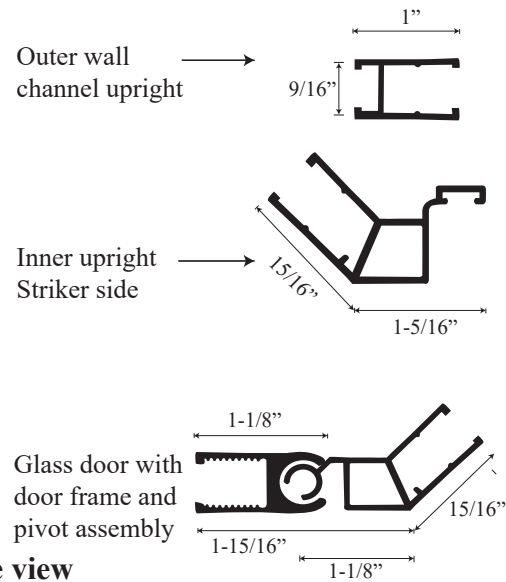

CH 1669 - Semi Frameless Hinged Door

Top View