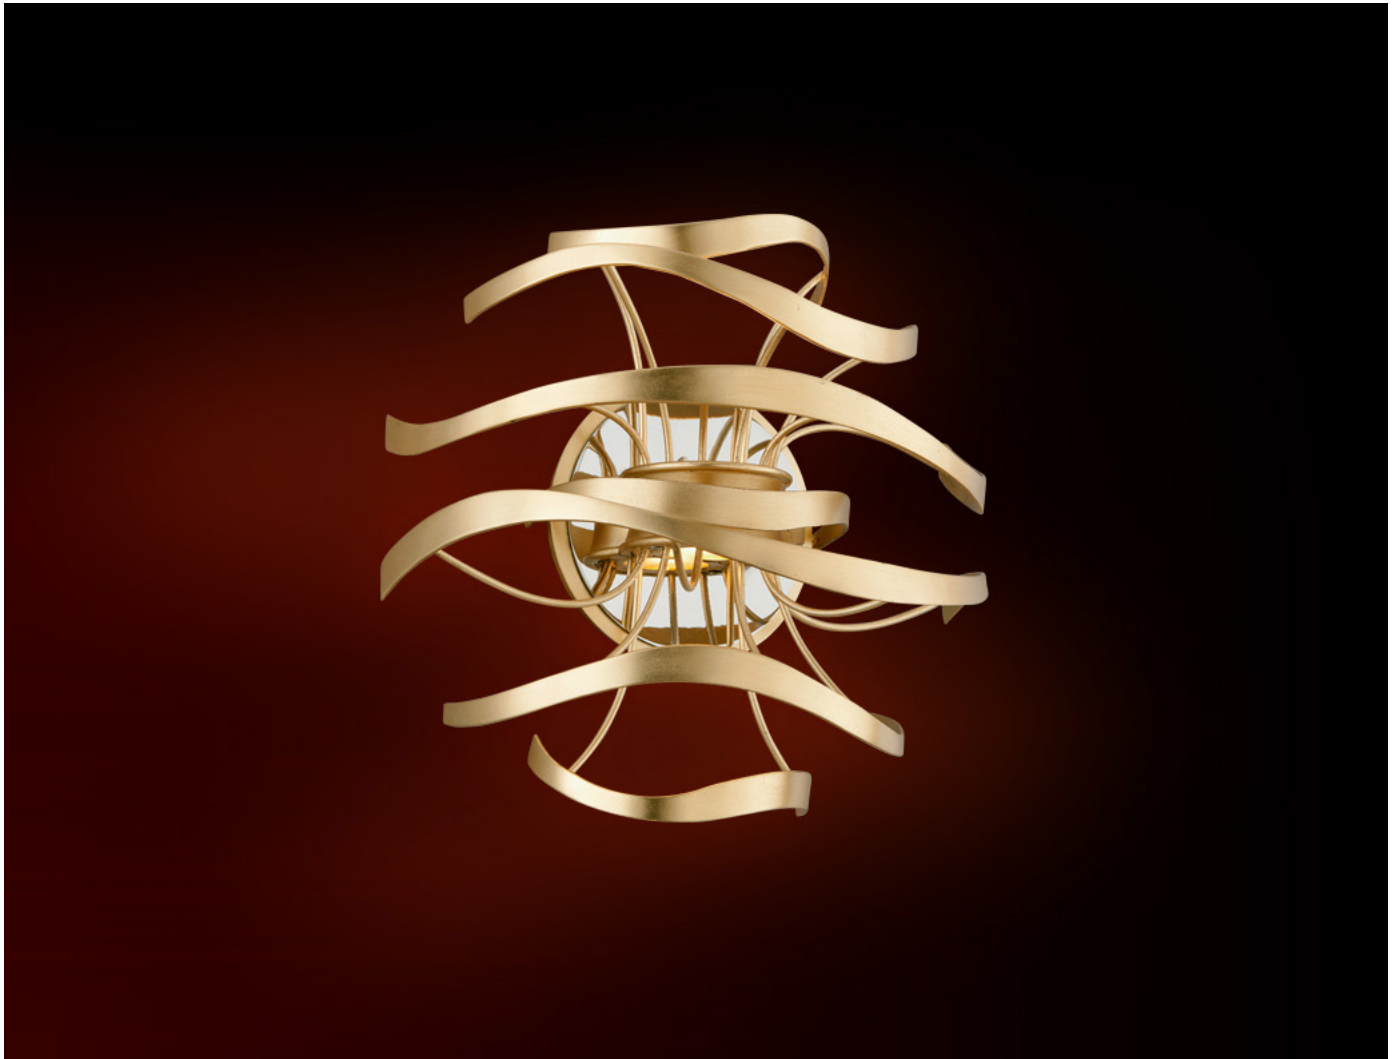

CALLIGRAPHY

216-12

Two Light LED Sconce

Gold Leaf with Polished Stainless Accents

Hand Crafted Iron

12"W 12"H 6.5"EXT

Backplate: 5.5"W 1"D

2 - 8W LEDs included

1040 lm 2700°K ± 50°K 90 CRI

120V Incandescent and ELV dimming

EXT = Extension

CORBETT