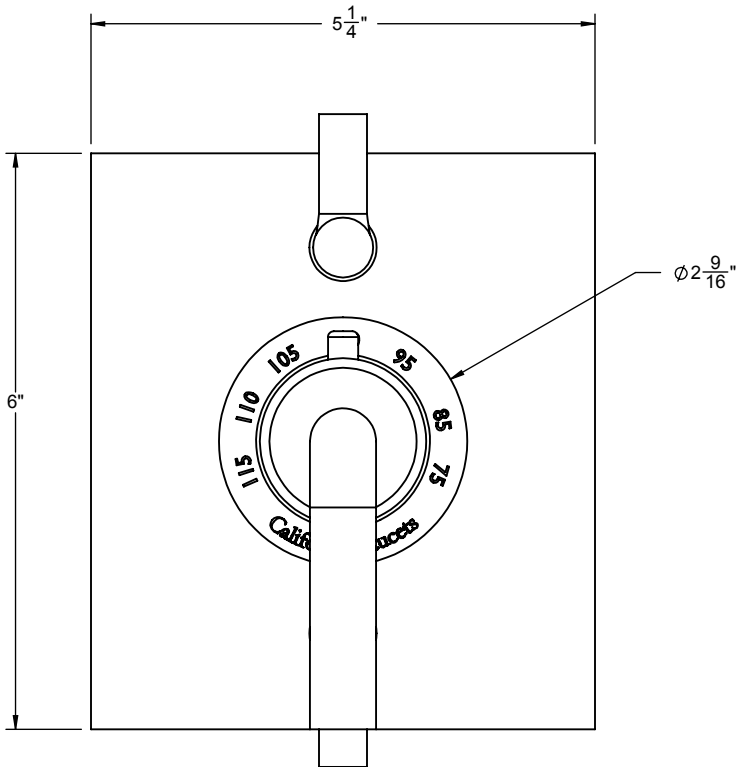

### Features

- All brass construction
- Engraved brass temperature ring
- Rectangular flat faceplate
- 100° F safety stop button with manual override
- Handles to match all California Faucets series
- Over 30 finishes including 15 PVD finishes

### Codes/Standards Applicable

Specified model meets or exceeds the following:

- ASME A112.18.1-2005/CSA B125.1-05
- ASSE 1016
- ADA (with lever handles)

### TO-THF2L-XX

\*TO-THF2L-74 SHOWN

**XX = Series Handle**

ALL DIMENSIONS SHOWN TO NEAREST 1/16"