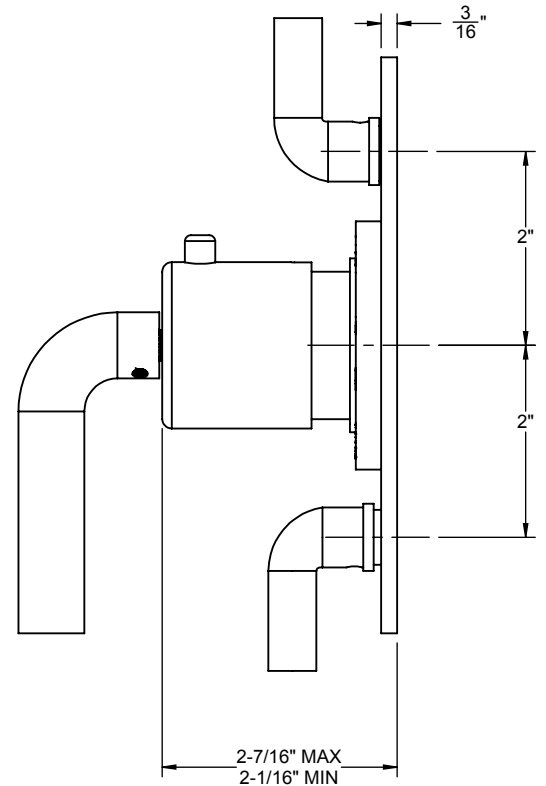

### Features

- All brass construction
- Engraved brass temperature ring
- Rectangular flat faceplate
- 100° F safety stop button with manual override
- Handles to match all California Faucets series
- Over 30 finishes including 15 PVD finishes

### Codes/Standards Applicable

Specified model meets or exceeds the following:

- ASME A112.18.1-2005/CSA B125.1-05
- ASSE 1016
- ADA (with lever handles)

### TO-THF2L-XX

\*TO-THF2L-74 SHOWN

**XX = Series Handle**

ALL DIMENSIONS SHOWN TO NEAREST 1/16"