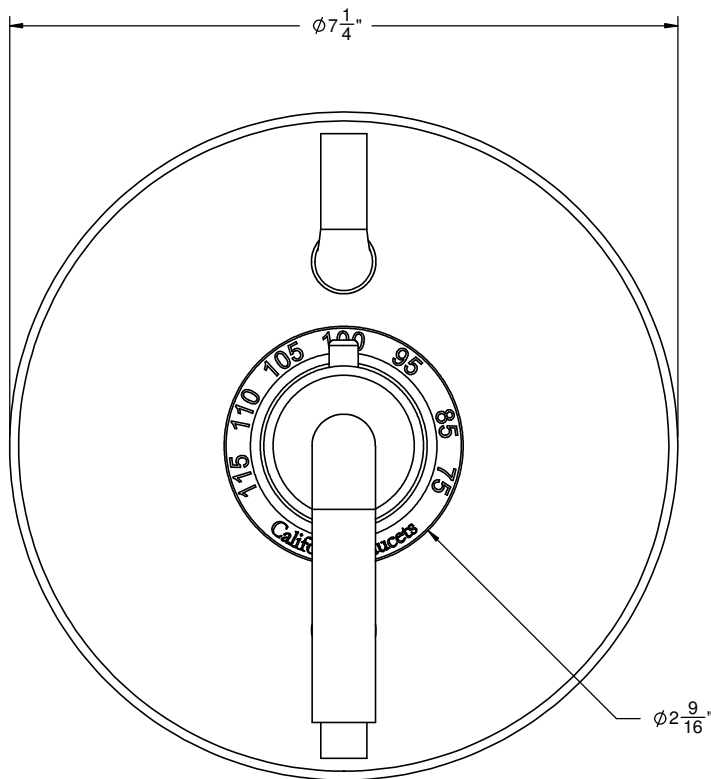

California Faucets®

Tamalpais™

STYLETHERM TRIM ONLY W/ DUAL VOLUME CONTROL

Features

- All brass construction
- 100° F safety stop button with manual override
- Dual integral volume control
- 7-1/4" round faceplate
- Less head, arm, flange and spout
- Engraved brass temperature ring
- Over 30 finishes including 15 PVD finishes

Codes/Standards Applicable

Product meets or exceeds the following:

- ASME A112.18.1/CSA B125.1
- ASSE 1016
- ADA compliant

TO-TH2L-74

ALL DIMENSIONS SHOWN TO NEAREST 1/16"