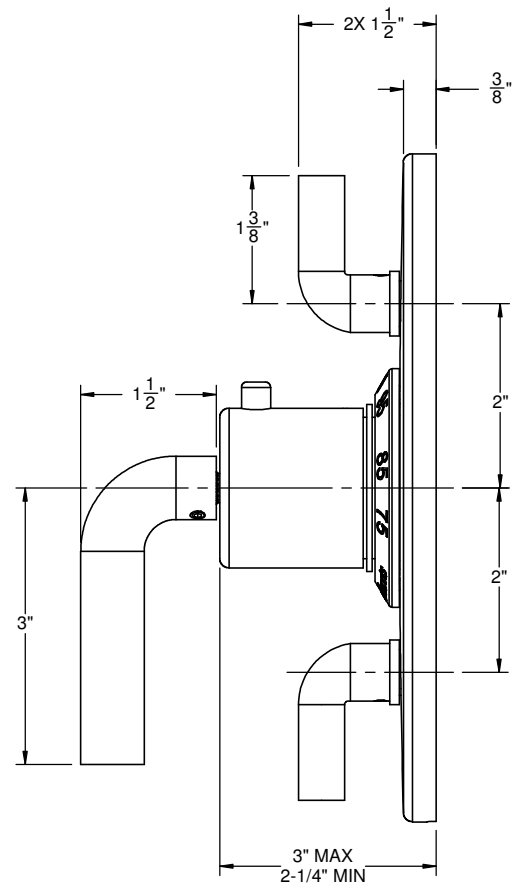

California Faucets®

Tamalpais™

STYLETHERM TRIM ONLY W/ DUAL VOLUME CONTROL

Features

- All brass construction
- 100° F safety stop button with manual override
- Dual integral volume control
- 7-1/4" round faceplate
- Less head, arm, flange and spout
- Engraved brass temperature ring
- Over 30 finishes including 15 PVD finishes

Codes/Standards Applicable

Product meets or exceeds the following:

- ASME A112.18.1/CSA B125.1
- ASSE 1016
- ADA compliant

TO-TH2L-74

ALL DIMENSIONS SHOWN TO NEAREST 1/16"