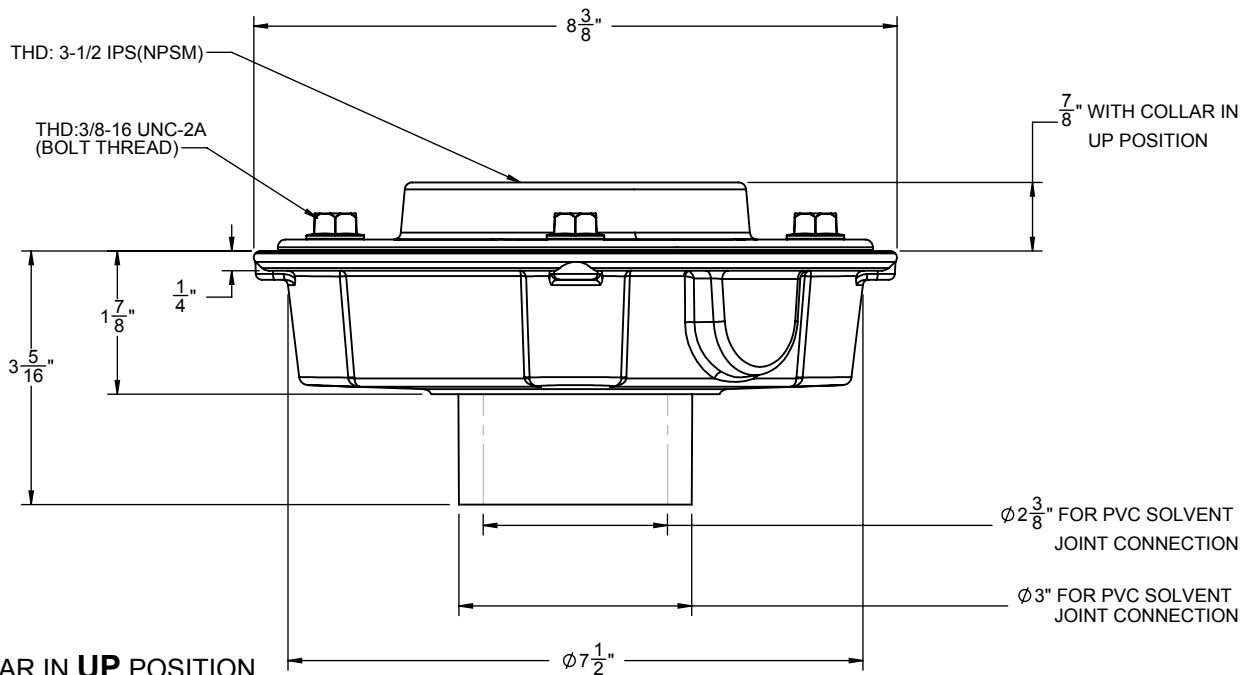

### Features

- PVC body with reversible weep-hole membrane collar
- Dual outlet connection: 2" slip & 3" spigot
- Compatible with StyleDrain throat (9178) sold separately
- For complete selection, see [www.californiafaucets.com](http://www.californiafaucets.com)

# 9179-PVC

PVC 2"/3"

Figure 1. COLLAR IN UP POSITION

Figure 2. COLLAR IN DOWN POSITION

ALL DIMENSIONS SHOWN TO NEAREST 1/16"