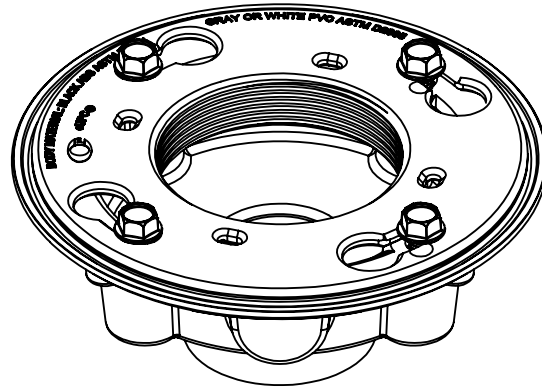

### Suggested Uses

- Shower drain
- Patio/Atrium drains
- Other wetted area floor drains

### Features

- PVC body with reversible weep-hole membrane collar
- Dual outlet connection: 2" slip & 3" spigot
- Compatible with StyleDrain throat (9178) sold separately
- For complete selection, see [www.californiafaucets.com](http://www.californiafaucets.com)

# 9179-PVC

PVC 2"/3"

Figure 1. COLLAR IN UP POSITION

Figure 2. COLLAR IN DOWN POSITION

ALL DIMENSIONS SHOWN TO NEAREST 1/16"