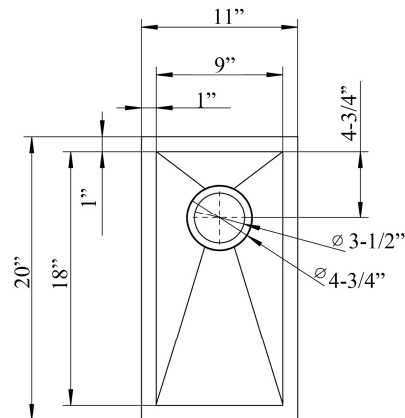

**11" OPHELIA RECTANGULAR
STAINLESS STEEL PREP SINK**

Cat. No

PSSSB2048-SS

W: 11"

D: 20"

H: 8"

***Please do NOT cut hole without
template or actual product.**

Interior Dimensions:

Basin Interior: 9" W x 18" D

Basin Depth: 7-1/2"

Features:

- ▶ Solid 16 gauge, 304 grade metal construction
- ▶ Narrow space saving design
- ▶ Matte finish
- ▶ Zero radius corners for easy cleaning
- ▶ Coated for sound insulation
- ▶ Mounting clips and template included
- ▶ Lip is 1-1/16" wide
- ▶ Drain is 3-1/2"
- ▶ Drain sold separately
- ▶ Wire grid available to purchase separately,
PSSSB2048-Wire

Dimensions of fixture are nominal and may vary within the range of tolerances established by ANSI Standard A112.19.2. Dimensions and specifications subject to change without notice.