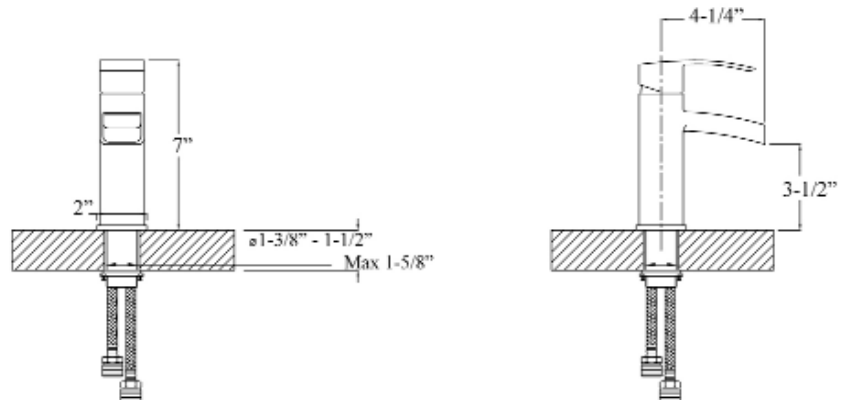

DARIO SINGLE HANDLE WATERFALL LAVATORY FAUCET

Cat. No.
LFS306

Spout Reach: 4-1/4"
Height: 7"

Features:

- ▶ Constructed of solid brass
- ▶ Single handle operation
- ▶ Includes 2 braided hoses
- ▶ Drain not included
- ▶ Hoses have 1/2" male connectors
- ▶ Height to spout 3-1/2"
- ▶ Ceramic disc cartridges
- ▶ Flow rate is 1.2 GPM at 60 psi
- ▶ cUPC/NSF/AB1953 Certified

Finishes:

- CP** Polished Chrome
- BN** Brushed Nickel
- ORB** Oil Rubbed Bronze

Dimensions of fixture are nominal and may vary. Dimensions and specifications subject to change without notice.