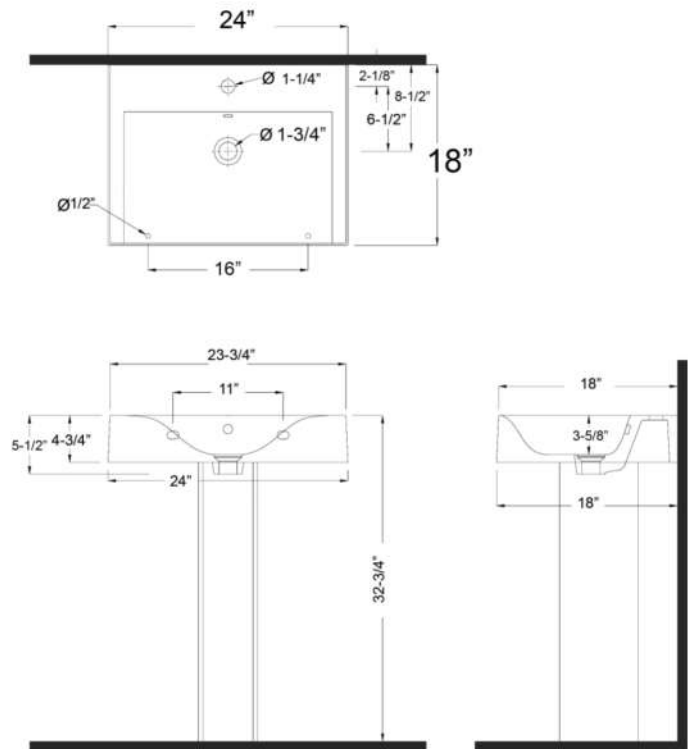

DES 24" PEDESTAL LAVATORY

CAT. NO
3-601WH

Faucet not included

Mounting hardware

W: 24"
D: 18"
H: 32-3/4"

Column: 28-1/4" x 7-1/2" x 6"
Wall to back of column: 4-3/4"

Interior Dimensions:

Basin interior:	12" x 14"
Basin depth:	3-5/8"
Faucet and spout holes:	1-1/4" & 1-3/4"
Back of basin to center of faucet:	2-1/8"
Back of basin to center of drain:	8-1/2"
Mount bolts height:	30-1/2"
Mount holes cc:	11"

Features:

- ▶ Made of Fireclay
- ▶ Available pre-drilled for single hole (3-601), 4" centerset (3-604), and 8" widespread (3-608)
- ▶ Overflow
- ▶ Mounting hardware included

Colors:

WH White

Meets or exceeds the following specifications: ASME A112.19.2 2018 and CSA B45.1-18 for ceramic plumbing fixtures.

Dimensions of fixture are nominal and may vary within the range of tolerances established by ASME Standard A112.19.2. Dimensions and specifications subject to change without notice.