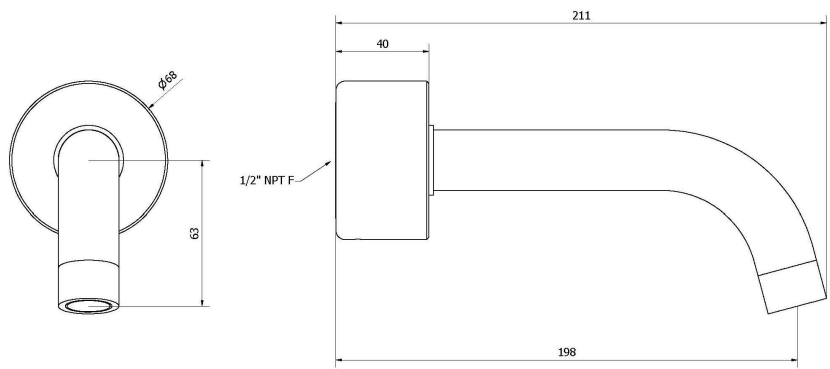

AQUABRASS

CL32NM

Product Description

Wallmount tub spout

- solid brass construction
- crystal clear water flow
- non diverter spout
- 1/2" connection
- can be combined with Aquabress shower components

height: 3^{13/16"}

overall projection: 8^{5/16"}

flow rate: depends on capacity of the valve

FINISHES

Standard

Polished chrome (pc)

Custom

15 custom finishes available

(ask your local Aquabress authorized dealer for details)