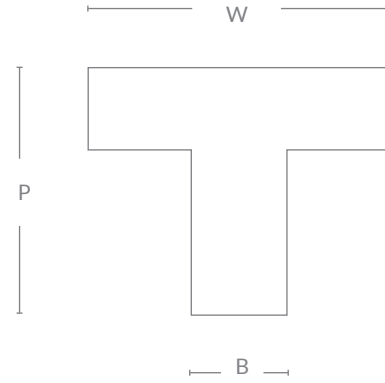

Bromsgrove Knob

Knob Code	Width (W)	Projection (P)	Base (B)
BRGK/32	32mm	30mm	13mm

*Available in all Armac Martin finishes, & supplied with M4 breakoff screws.
 Please see: www.armacmartin.co.uk/pages/our-finishes for further details.*