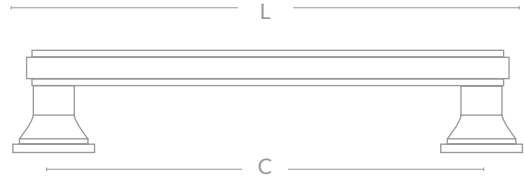

Jefferson Appliance Pull

Pull Code	Length (L)	Centres (C)
JEF/APP	398mm	368mm

Available in all Armac Martin finishes, & supplied with M4 breakoff screws.
Please see: www.armacmartin.co.uk/pages/our-finishes for further details.