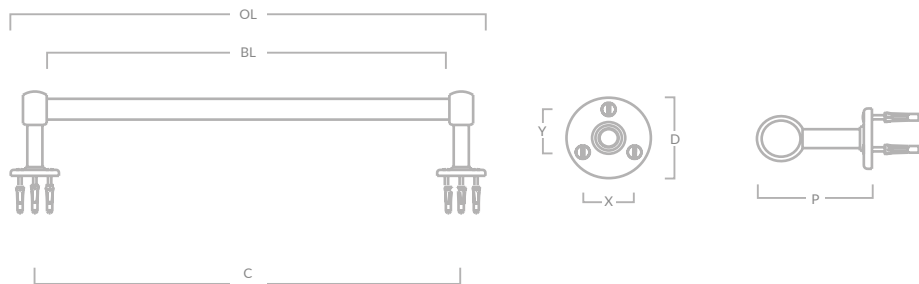

## COTSWOLD BRASS RAIL

Channel the classic country look in your kitchen with the Cotswold Brass Pot Rail & S Hooks, a traditional set designed to form part of our timeless Cotswold collection.

### COTSWOLD BRASS KITCHEN TOWEL RAIL

Code	Centres (C)	Overall Length (OL)	Bar Length (BL)	Projection (P)	Y	X	Diameter (D)	Bar Diameter (BD)
COT/KITRAIL/500	450mm	500mm	425mm	90mm	27mm	31mm	51mm	22mm

## COTSWOLD BRASS POT RAIL

Code	Centres (C)	Overall Length (OL)	Bar Length (BL)	Projection (P)	Y	X	Diameter (D)	Bar Diameter (BD)	Hooks
COT/POTRAIL/500	450mm	500mm	425mm	90mm	27mm	31mm	51mm	22mm	4
COT/POTRAIL/900	850mm	900mm	825mm	90mm	27mm	31mm	51mm	22mm	6
COT/POTRAIL/1200	1150mm	1200mm	1125mm	90mm	27mm	31mm	51mm	22mm	8