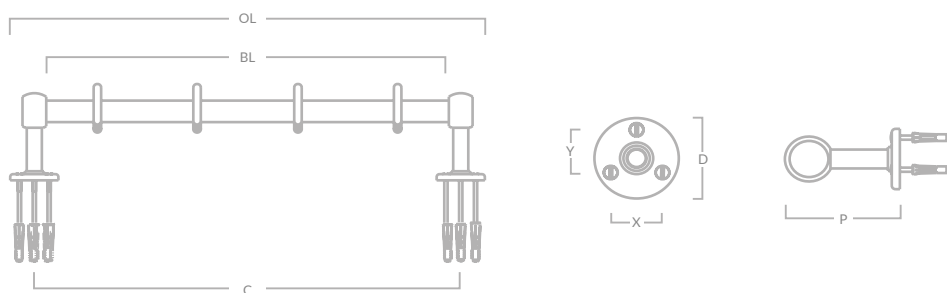

### COTSWOLD BRASS KITCHEN TOWEL RAIL

Code	Centres (C)	Overall Length (OL)	Bar Length (BL)	Projection (P)	Y	X	Diameter (D)	Bar Diameter (BD)
COT/KITRAIL/500	450mm	500mm	425mm	90mm	27mm	31mm	51mm	22mm

## COTSWOLD BRASS POT RAIL

Code	Centres (C)	Overall Length (OL)	Bar Length (BL)	Projection (P)	Y	X	Diameter (D)	Bar Diameter (BD)	Hooks
COT/POTRAIL/500	450mm	500mm	425mm	90mm	27mm	31mm	51mm	22mm	4
COT/POTRAIL/900	850mm	900mm	825mm	90mm	27mm	31mm	51mm	22mm	6
COT/POTRAIL/1200	1150mm	1200mm	1125mm	90mm	27mm	31mm	51mm	22mm	8