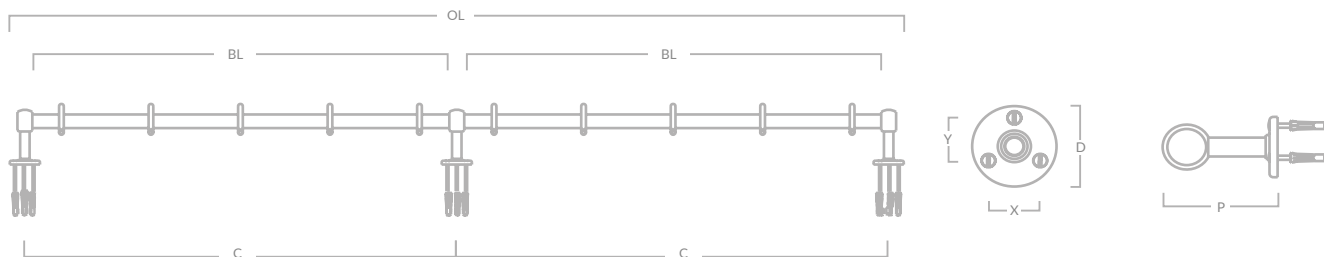

### COTSWOLD BRASS KITCHEN TOWEL RAIL

Code	Centres (C)	Overall Length (OL)	Bar Length (BL)	Projection (P)	Y	X	Diameter (D)	Bar Diameter (BD)
COT/KITRAIL/500	450mm	500mm	425mm	90mm	27mm	31mm	51mm	22mm

## COTSWOLD BRASS POT RAIL

Code	Centres (C)	Overall Length (OL)	Bar Length (BL)	Projection (P)	Y	X	Diameter (D)	Bar Diameter (BD)	Hooks
COT/POTRAIL/500	450mm	500mm	425mm	90mm	27mm	31mm	51mm	22mm	4
COT/POTRAIL/900	850mm	900mm	825mm	90mm	27mm	31mm	51mm	22mm	6
COT/POTRAIL/1200	1150mm	1200mm	1125mm	90mm	27mm	31mm	51mm	22mm	8

Code	Centres (C)	Overall Length (OL)	Bar Length (BL)	Projection (P)	Y	X	Diameter (D)	Bar Diameter (BD)	Hooks
COT/POTRAIL/1500	725mm	1500mm	700mm	90mm	27mm	31mm	51mm	22mm	10
COT/POTRAIL/1800	875mm	1800mm	850mm	90mm	27mm	31mm	51mm	22mm	10