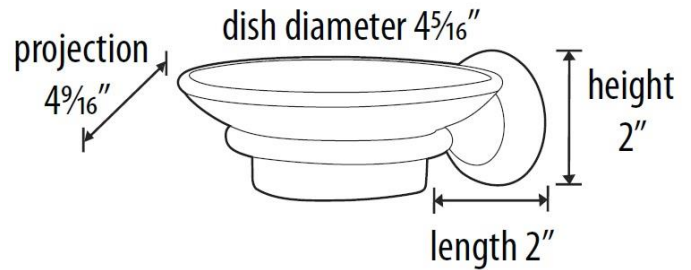

SPECIFICATIONS

ROYALE
SOAP HOLDER WITH DISH

FEATURES

Transitional styling
Multiple finishes
Concealed installation

WARRANTY

Limited lifetime

FINISHES

Polished Brass (PB)
Polished Brass/Non-lacquered (PB/NL)
Polished Chrome (PC)
Bronze (BRZ)
Chocolate Bronze (CHBRZ)
Polished Nickel (PN)
Satin Nickel (SN)

MATERIAL

Brass

Item#

A6630

NOTE: Dimensions and specifications are subject to change without notice.